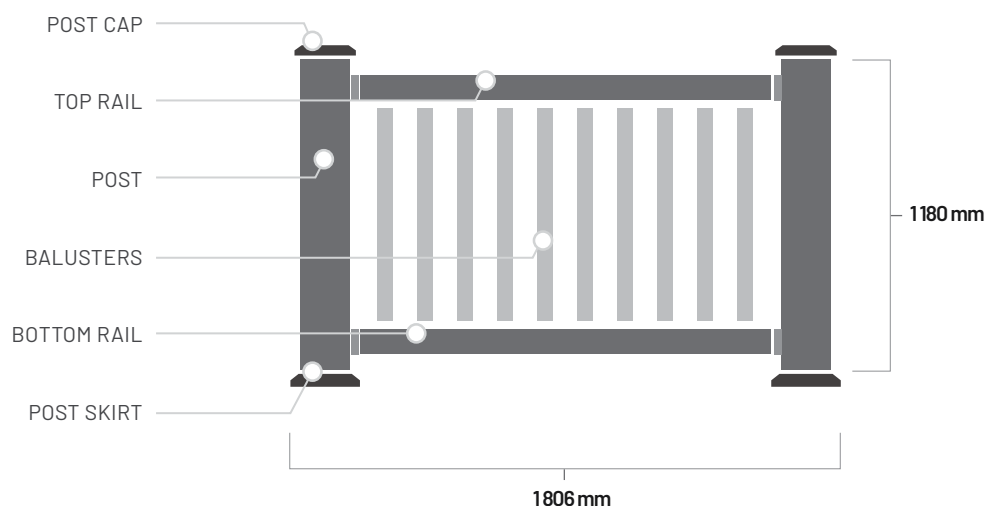

RAPIDRAIL™

INTEGRATED RAILING SYSTEM

INTEGRATED COMPOSITE RAILING SYSTEM

RapidRail eco-friendly composite railing offers long-lasting reliability and safety, and is designed to work with a variety of decking materials and accessories. As its name suggests, RapidRail™ installs rapidly and easily using smart configurations which reduce the number of connections required. Available in Infinity® capped composite technology by Eva-Last®, RapidRail™ offers protection offers from stains, insects, moisture issues, decay, and harsh weather.

Specifications

| | |
|-------------|---------|
| Post height | 1180 mm |
| Length | 1806 mm |

Note: Matching post caps and skirting available

TAKE HOME THE BENEFITS

LOW MAINTENANCE

Requires only the most basic of cleaning for optimal longevity