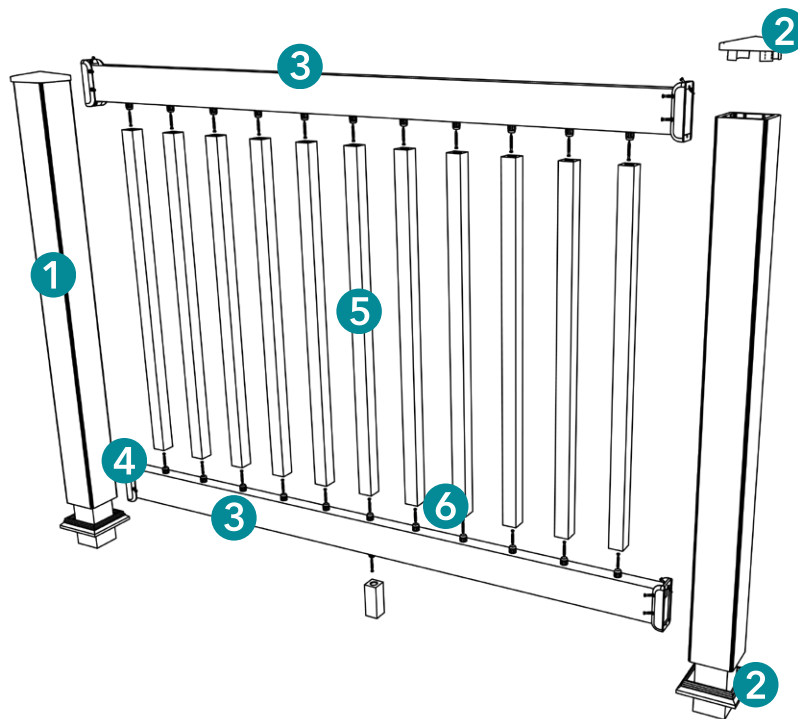

STEP 2

CHOOSE YOUR RAILS.

Fix rail to the post(s) using the rail bracket(s). Place balusters onto the bottom rail adaptors. Then insert top rail adaptors into the balusters. Finally, fix top rail to post(s) with bracket(s).

STEP 3

CHOOSE YOUR NEWELS.

Pre-assemble rails with baluster or newel adaptors and screws.

STEP 4

CHOOSE YOUR ACCESSORIES.

Insert the back leg of the post cap into the post sleeve at an angle. Then, using both thumbs, simultaneously depress the left and right legs until they just slide into place. Finally, whilst pushing the cap down, push the front leg into place.

COMPONENTS OF RapidRail

1

POST PROFILE

2

POST CAP & POST SKIRT

3

RAIL PROFILES

4